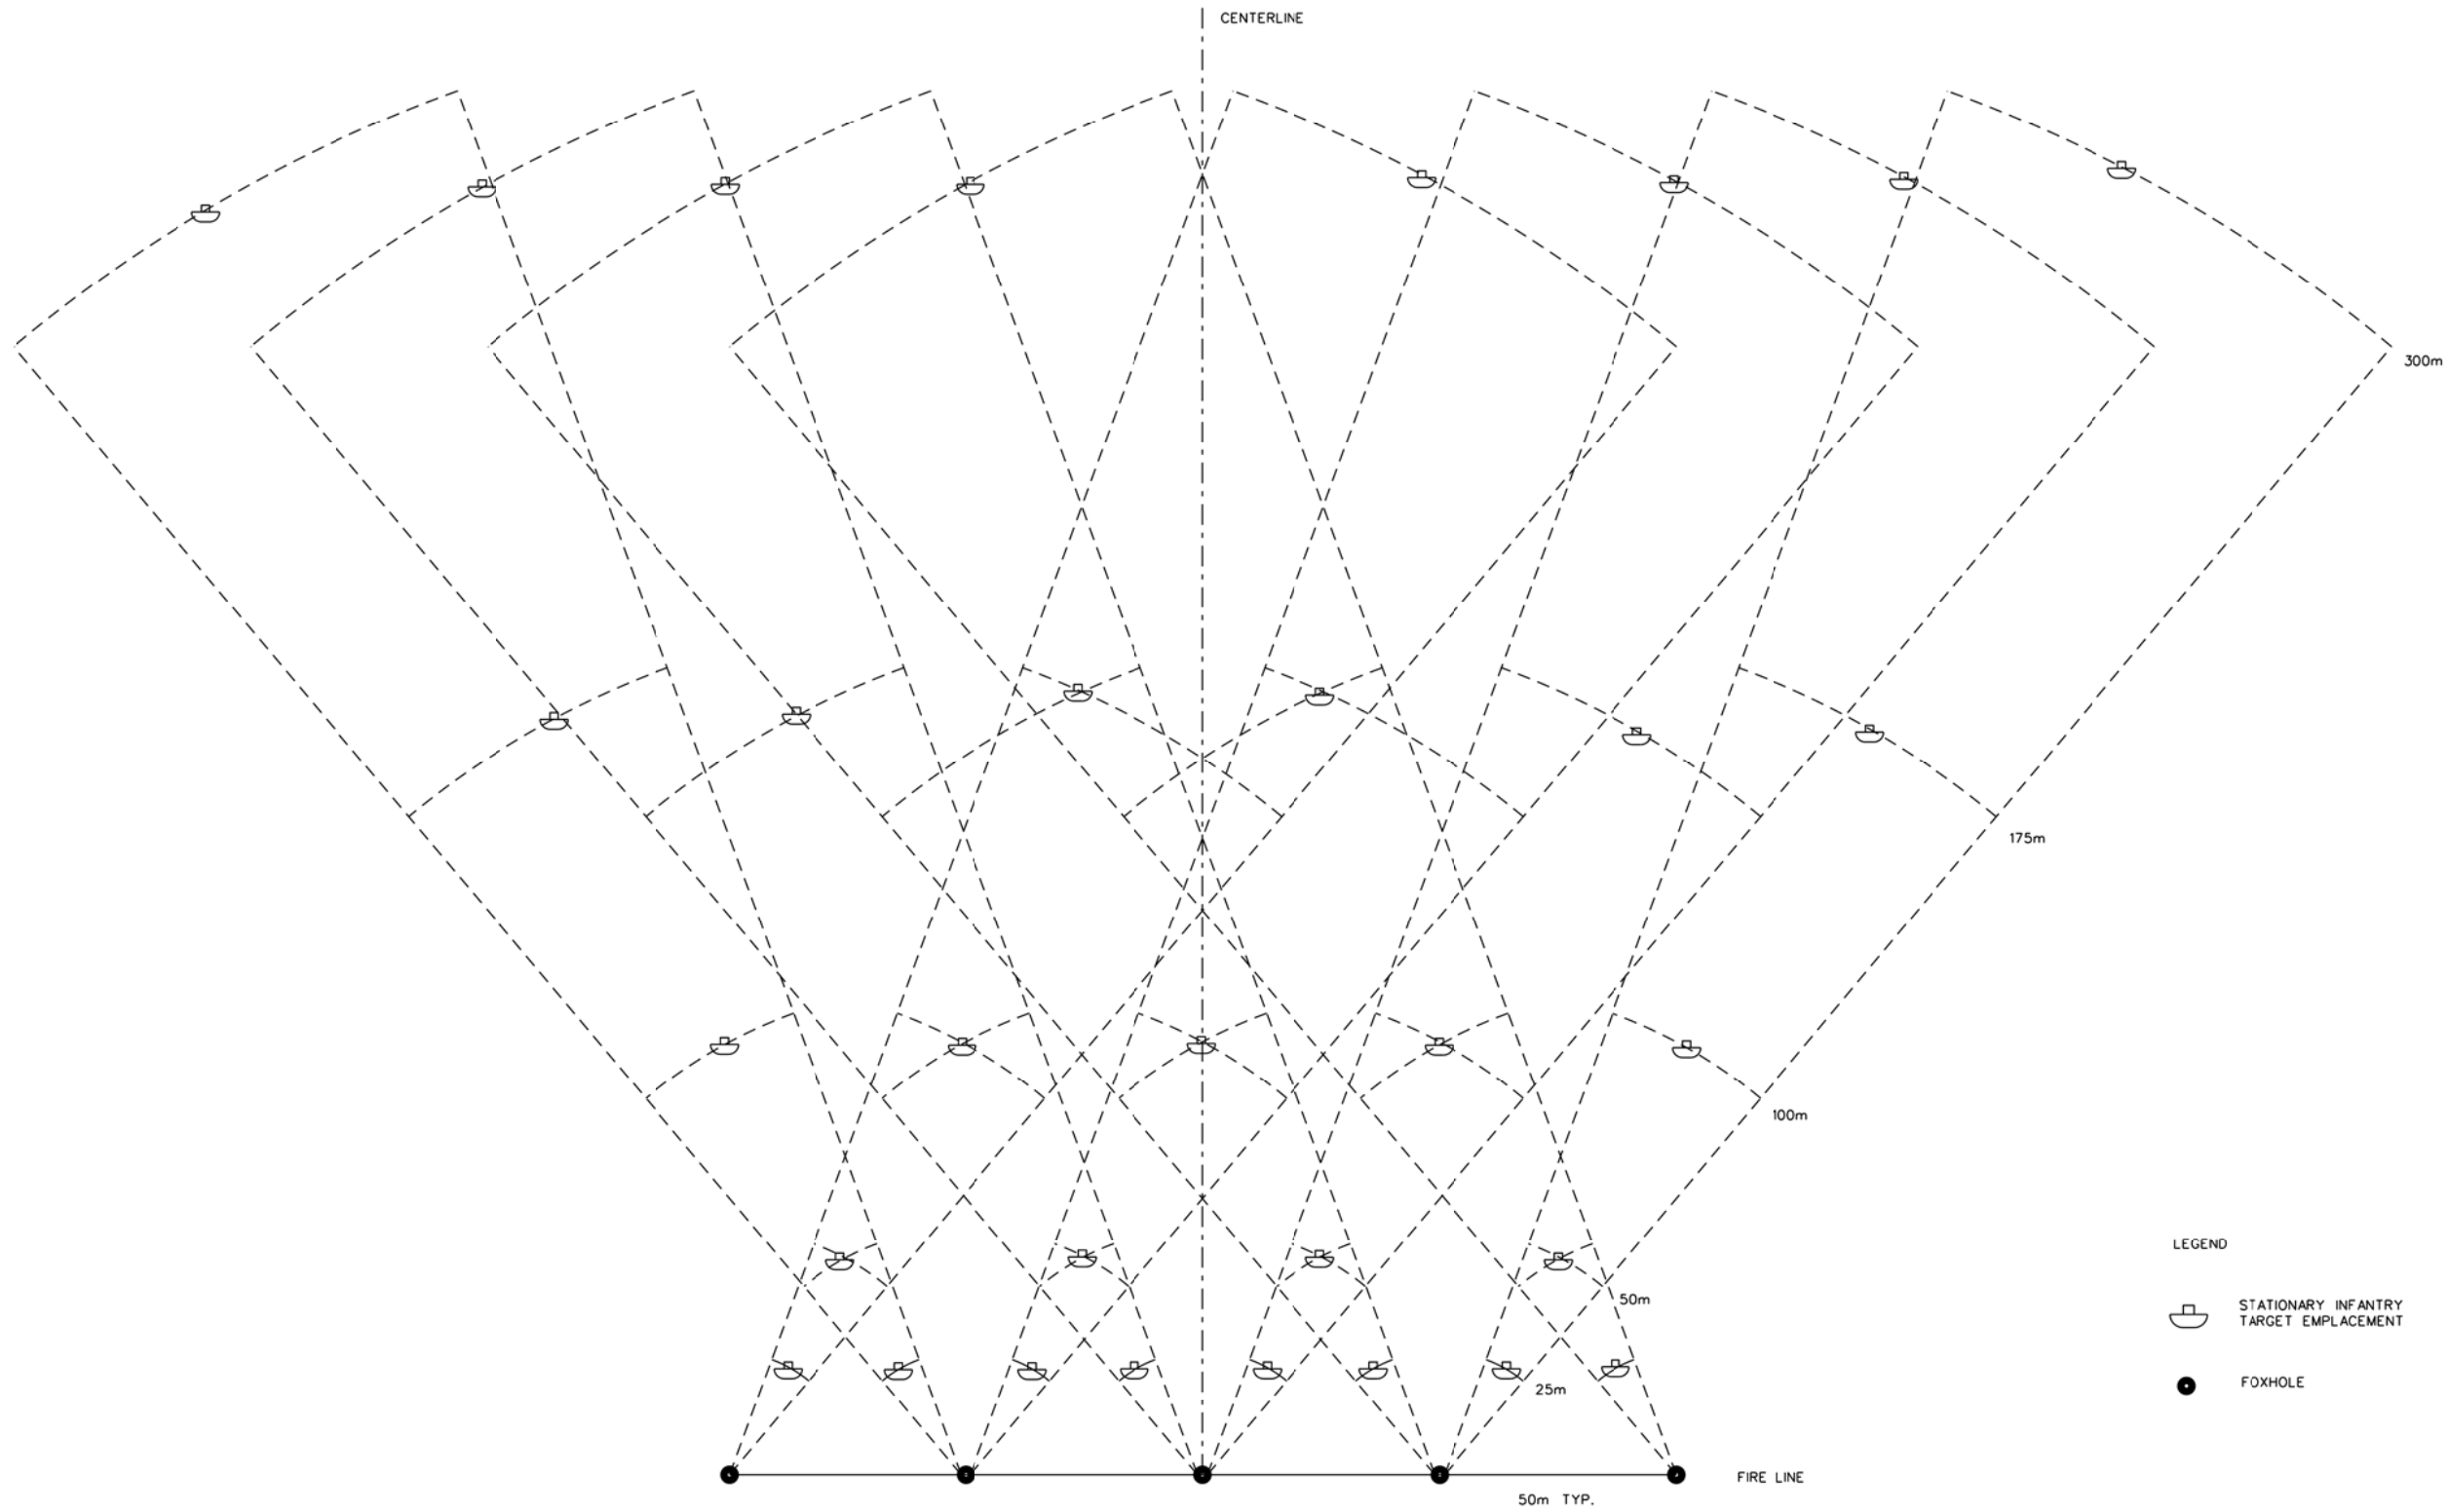

Rev.	Date	Description

- LEGEND
- STATIONARY INFANTRY TARGET EMPLACEMENT
 - FOXHOLE

U. S. ARMY ENGINEERING AND SUPPORT CENTER, HUNTSVILLE HUNTSVILLE, ALABAMA

15 APRIL 2005

Designed by:	Date:	Rev.:
Drawn by:	Design file no.:	
Reviewed by:	Drawing code:	
Submitted by:	File name:	
	Plot date:	
	Plot scale:	

RANGE AND TRAINING LAND PROGRAM
STANDARD DESIGN MANUAL
FCC-17893
SQUAD DEFENSE RANGE